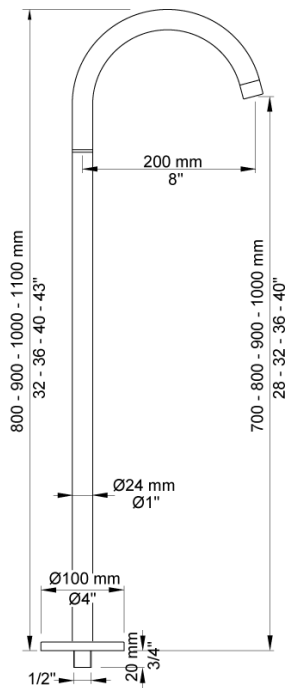

--

Date:

Client:

Project:

090FM

Floor-mounted bath spout

Flow

	Bar:	1.0	2.0	3.0	4.0	5.0
090FM	(l/min)	17.3	24.5	30.0	30.0	30.0